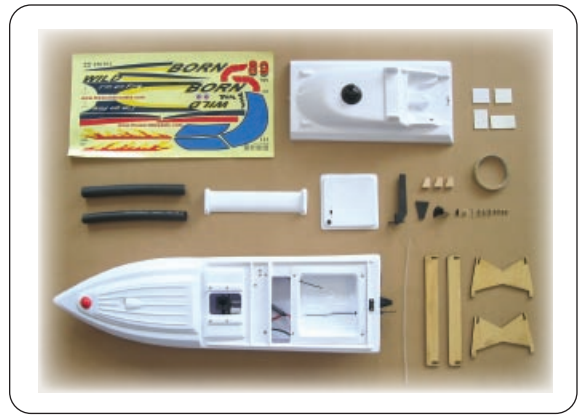

# Born Wild

B 175

Length	Beam	Weight
31 in / 780mm	9 in / 230 mm	3.5 lb / 1570 g

Requires

7.2V geared 550 motor,  
2-channel radio w/ 2 servos,  
6 cells battery and charger

Requires

- Durable and light weight ABS racing V-hull
- Powerful geared 550 motor
- Mechanical micro switch on/ off speed control
- Deck designed for easy installation of radio gear

# Predator

B 192

Length	Beam	Weight
31 in / 780 mm	9 in / 230mm	3.5 lb / 1570 g

Requires

7.2V geared 550 motor,  
2-channel radio w/ 2 servos,  
6 cells battery and charger

- Durable and light weight ABS racing V-hull
- Powerful geared 550 motor
- Mechanical micro switch on/ off speed control
- Deck designed for easy installation of radio gear