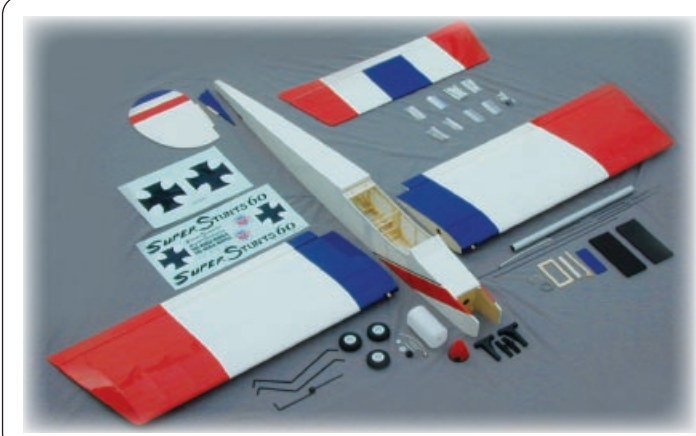

Funfly

Super Stunts 40

A095

Wing Span	Wing Area	Flying Weight	Fuselage Length
66.5 in / 1690 mm	882 sq in / 56.9 sq dm	5.5 lb / 2500 g	57 in / 1450 mm

Requires
2-stroke 0.40-0.46 engine,
4-channel radio w/ 5 standard servos

- Fun fly aerobatics
- Top quality balsa and plywood construction
- Premium hand iron-on covering film
- Comes with all hardware and accessories

COVERINGS CODE NOS.	SGX330	SGX100	SGX351	SGX311	SGX201
COLOR SCHEMES					

Funfly

Super Stunts 60

A098

Wing Span	Wing Area	Flying Weight	Fuselage Length
80 in / 2030 mm	1337 sq in / 86.3 sq dm	8 lb / 3550 g	68.5 in / 1740 mm

Requires
2-stroke 0.60-0.75 engine,
4-channel radio w/ 5 standard servos

- Fun fly aerobatics
- Top quality balsa and plywood construction
- Premium hand iron-on covering film
- Comes with all hardware and accessories
- An extra channel and 2 more servos are needed if you want to use the flaps