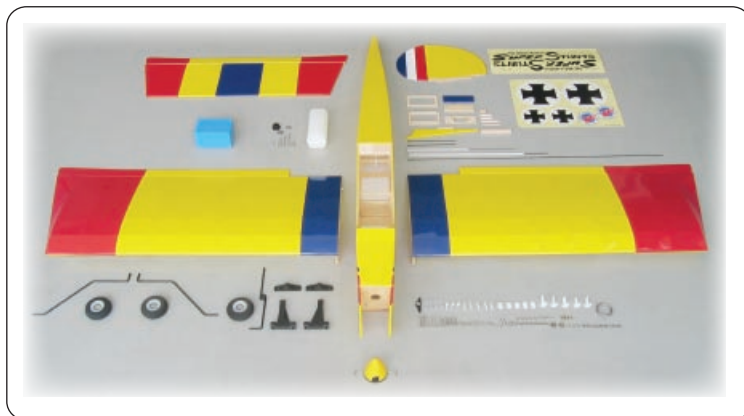

Funfly

Super Stunts 40

A095

Wing Span	Wing Area	Flying Weight	Fuselage Length
66.5 in / 1690 mm	882 sq in / 56.9 sq dm	5.5 lb / 2500 g	57 in / 1450 mm

Requires
2-stroke 0.40-0.46 engine,
4-channel radio w/ 5 standard servos

- Fun fly aerobatics
- Top quality balsa and plywood construction
- Premium hand iron-on covering film
- Comes with all hardware and accessories

COVERINGS CODE NOS.	SGX330	SGX100	SGX351	SGX311	SGX201
COLOR SCHEMES					

Funfly

Super Stunts 60

A098

Wing Span	Wing Area	Flying Weight	Fuselage Length
80 in / 2030 mm	1337 sq in / 86.3 sq dm	8 lb / 3550 g	68.5 in / 1740 mm

Requires
2-stroke 0.60-0.75 engine,
4-channel radio w/ 5 standard servos

- Fun fly aerobatics
- Top quality balsa and plywood construction
- Premium hand iron-on covering film
- Comes with all hardware and accessories
- An extra channel and 2 more servos are needed if you want to use the flaps