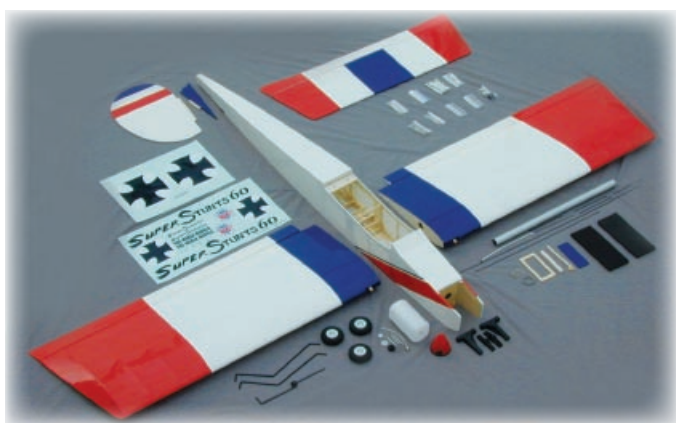

Funfly

Super Stunts 40

A095

Wing Span	Wing Area	Flying Weight	Fuselage Length
66.5 in / 1690 mm	882 sq in / 56.9 sq dm	5.5 lb / 2500 g	57 in / 1450 mm

Requires
2-stroke 0.40-0.46 engine,
4-channel radio w/ 5 standard servos

- Fun fly aerobatics
- Top quality balsa and plywood construction
- Premium hand iron-on covering film
- Comes with all hardware and accessories

COVERINGS CODE NOS.	SGX330	SGX100	SGX351	SGX311	SGX201
COLOR SCHEMES					

Funfly

Super Stunts 60

A098

Wing Span	Wing Area	Flying Weight	Fuselage Length
80 in / 2030 mm	1337 sq in / 86.3 sq dm	8 lb / 3550 g	68.5 in / 1740 mm

Requires
2-stroke 0.60-0.75 engine,
4-channel radio w/ 5 standard servos

- Fun fly aerobatics
- Top quality balsa and plywood construction
- Premium hand iron-on covering film
- Comes with all hardware and accessories
- An extra channel and 2 more servos are needed if you want to use the flaps