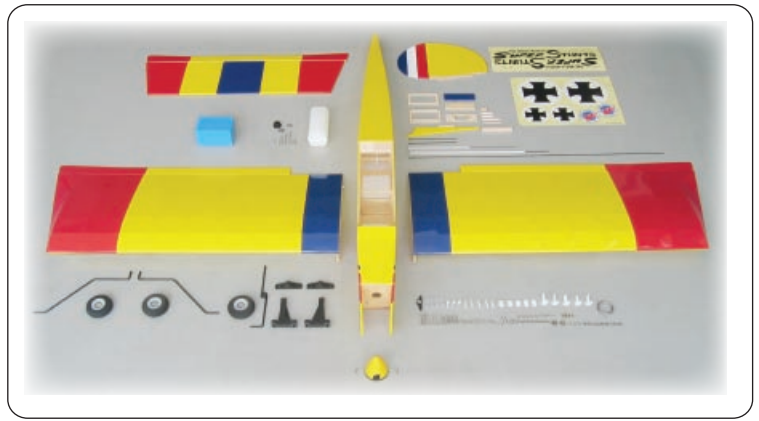

Funfly

Super Stunts 40

A095

Wing Span	Wing Area	Flying Weight	Fuselage Length
66.5 in / 1690 mm	882 sq in / 56.9 sq dm	5.5 lb / 2500 g	57 in / 1450 mm

Requires
2-stroke 0.40-0.46 engine,
4-channel radio w/ 5 standard servos

- Fun fly aerobatics
- Top quality balsa and plywood construction
- Premium hand iron-on covering film
- Comes with all hardware and accessories

COVERINGS CODE NOS.	SGX330	SGX100	SGX351	SGX311	SGX201
COLOR SCHEMES					

Funfly

Super Stunts 60

A098

Wing Span	Wing Area	Flying Weight	Fuselage Length
80 in / 2030 mm	1337 sq in / 86.3 sq dm	8 lb / 3550 g	68.5 in / 1740 mm

Requires
2-stroke 0.60-0.75 engine,
4-channel radio w/ 5 standard servos

- Fun fly aerobatics
- Top quality balsa and plywood construction
- Premium hand iron-on covering film
- Comes with all hardware and accessories
- An extra channel and 2 more servos are needed if you want to use the flaps